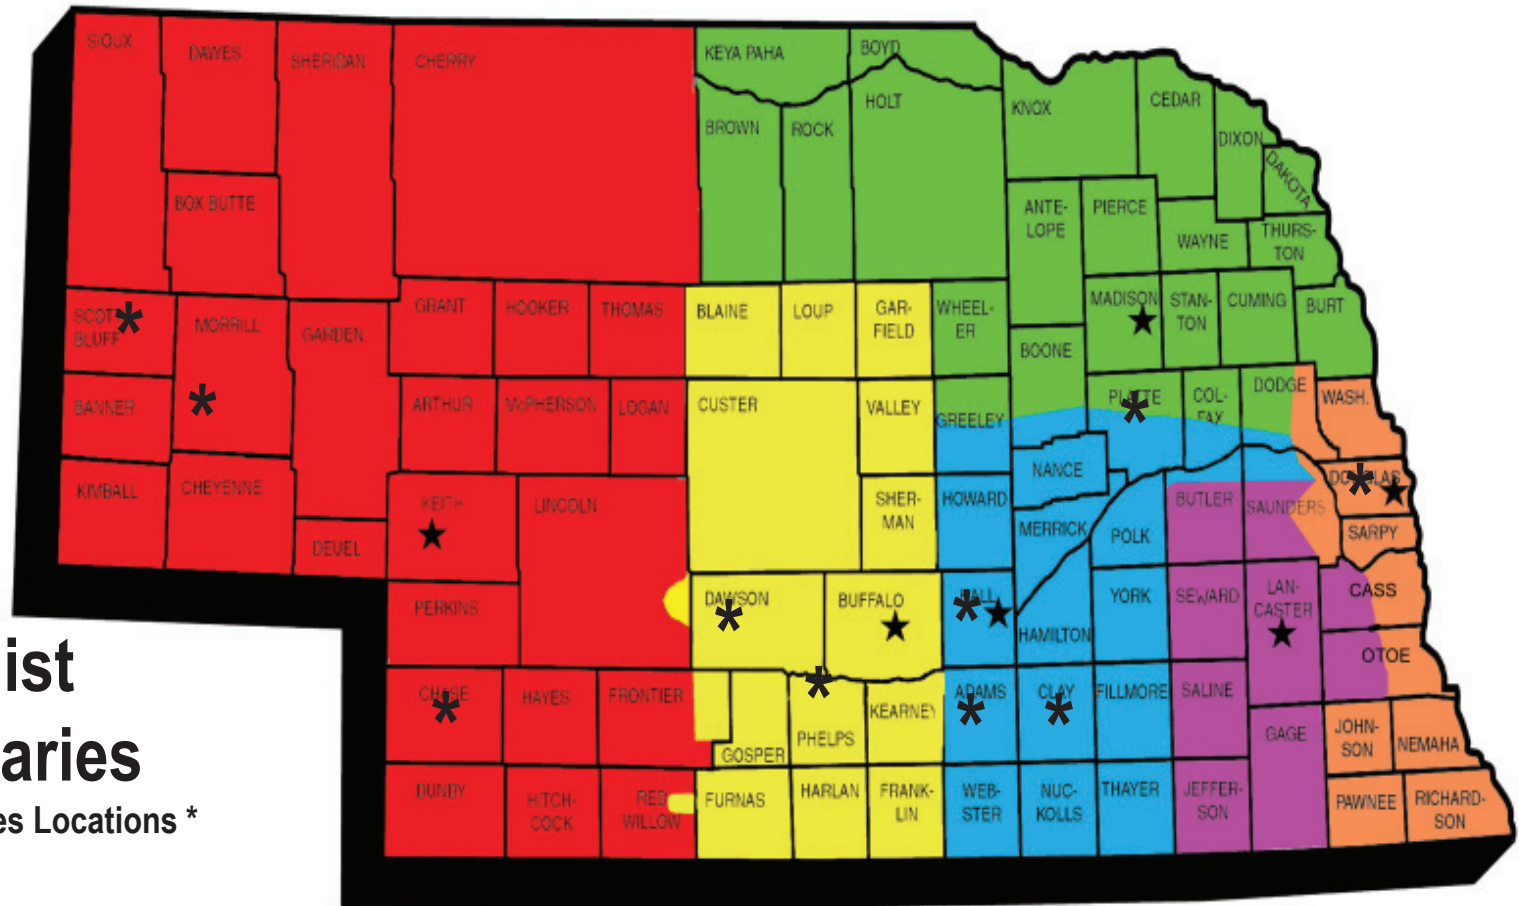

Prairie Rivers District District Office: 207 N. Pine #102, Grand Island 68801

Alda	Central City Fairview	Grand Island Faith	Ong	Stromsburg
Archer Zion	Chapman	Grand Island First	Osceola	Superior
Aurora	Chester	Grand Island Trinity	Palmer	Sutton Federated
Beaver Crossing	Clarks	Giltner	Pauline	Sutton Salem
Belgrade	Columbus	Guide Rock	Phillips	Trumbull
Bellwood	Cotesfield	Harvard	Pierce Chapel	Upland
Benedict	Davenport	Hastings First	Polk	Utica
Bladen	David City	Hastings Grace	Red Cloud	Waco
Blue Hill	Doniphan	Hebron	Rising City	Wolbach
Boelus	Ebenezer	Holstein	Rosedale	Wood River
Bradshaw	Elba	Inland	Schuyler	York First
Brainard	Exeter	Juniata	Shelby	<u>Hispanic/Latino</u>
Bruning	Fairmont	Kenesaw	Shickley	Columbus
Cairo	Fullerton	McCool Junction	Silver Creek	Grand Island
Cedar Rapids	Geneva	Milligan	St. Edward	Hastings
Central City	Genoa	Monroe	St. Paul	Sutton

*New Faith Congregations

Nebraska United Methodist District Boundaries

and Hispanic/Latino Ministries Locations *

★	Office	Charges	Members
Blue River District	100 W. Fletcher Suite 100, Lincoln 68521	44	17,369
Elkhorn Valley District	406 Philip, Norfolk 68701	35	8,820
Gateway District	2222 2nd Ave. #801, Kearney 68847	36	11,377
Great West District	2 North Spruce St. Suite E, Ogallala 69153	33	10,757
Missouri River District	2665 Farnam, Suite 2, Omaha 68131	47	16,139
Prairie Rivers District	207 N Pine #102, Grand Island 68801	42	14,837
* Hispanic/Latino Ministries	3333 Landmark Circle, Lincoln 68504	10	Approx. 900